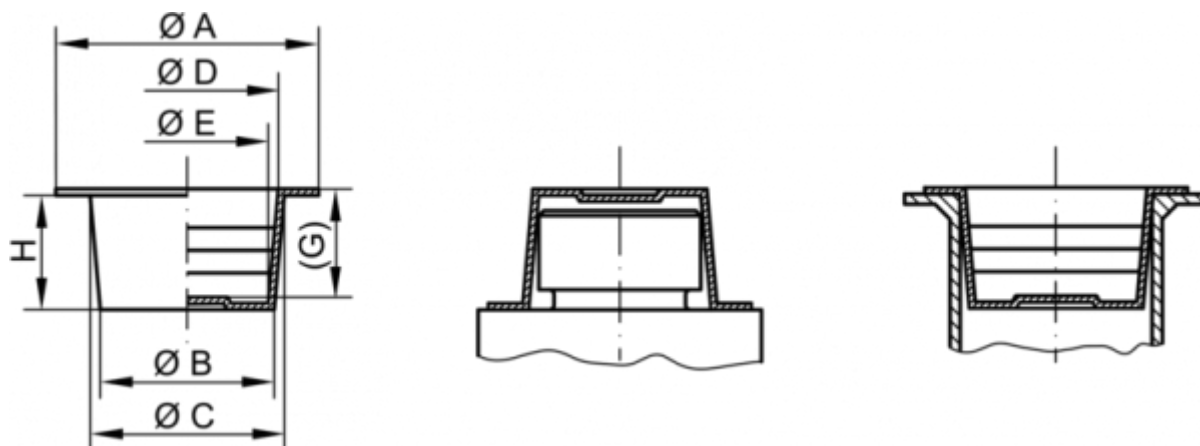

Data Sheet

Article number: 59GPN620U2B

Description: KLEE Universal plugs GPN 620 U 2 B

Measures

A = 23

B = 6

C = 7.9

D = 6.1

E = 4.3

G = 11.2

H = 11